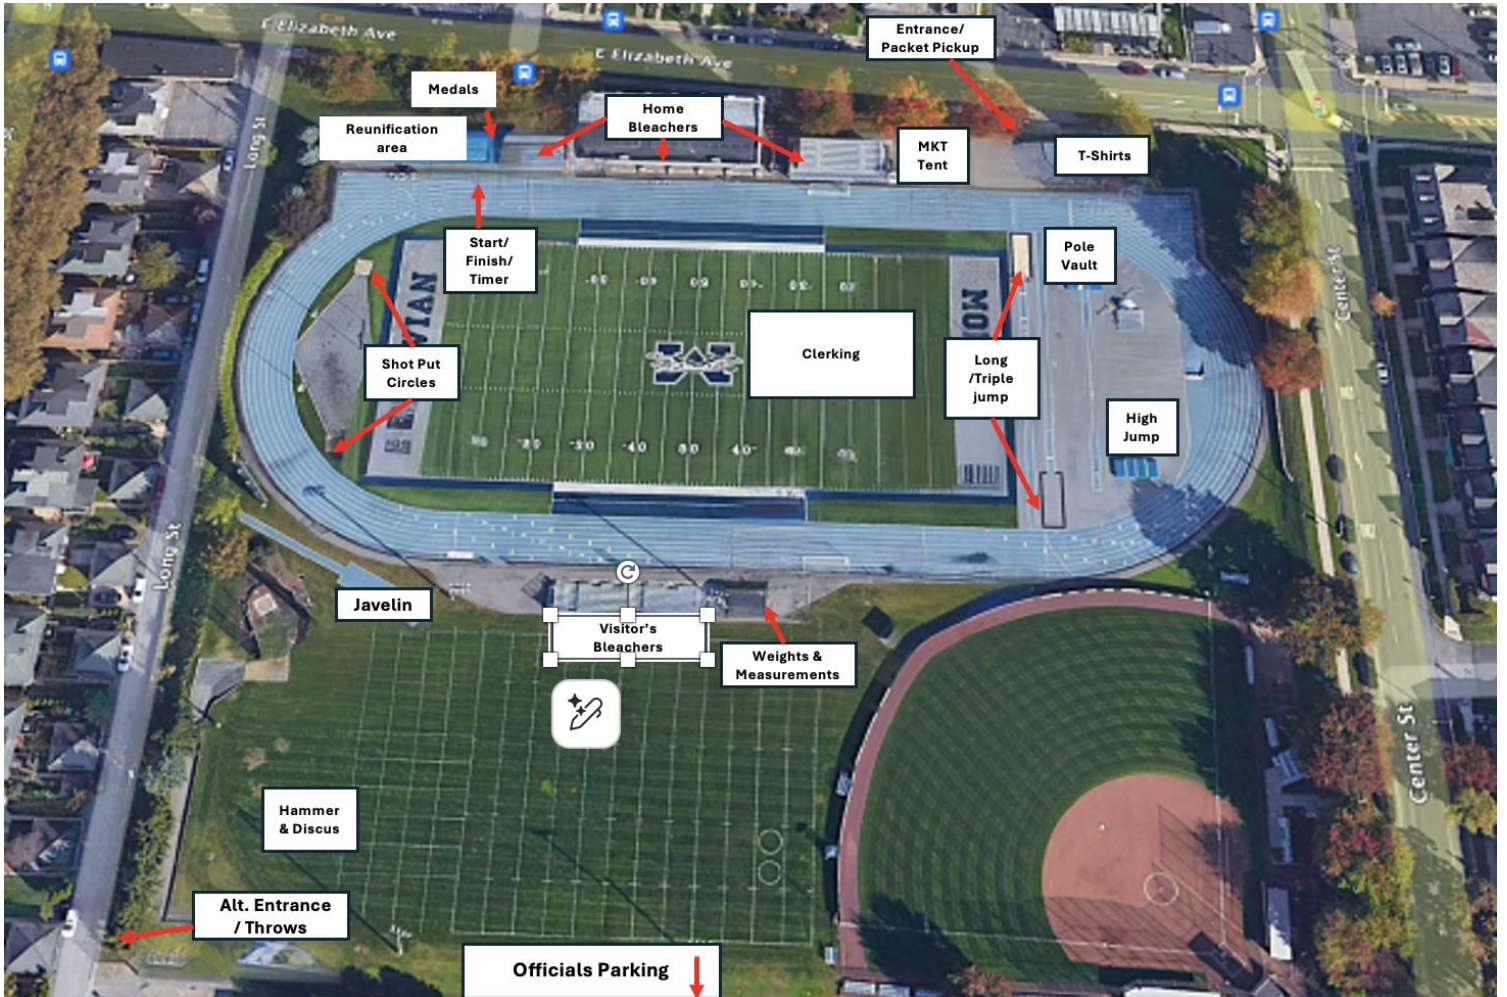

2026 USATF Mid-Atlantic Association Junior Olympic Track & Field Championships

June 6-7, 2026

Facility & Parking Information

Moravian University Track & Field - Timothy Breidegam Track Facility Map

Track address: 34 East Elizabeth Avenue, Bethlehem, PA 18018

Timothy Breidegam Track Facility Information

Spectator's Admission Fee: Admission to the stadium by [Athletic.net](https://athletic.net) Cash App costs $7 per day or $12 for both days: [HERE](#)

At the gate: will cost $15 for one date and $20 for two dates, and Children under five (5) admitted free.